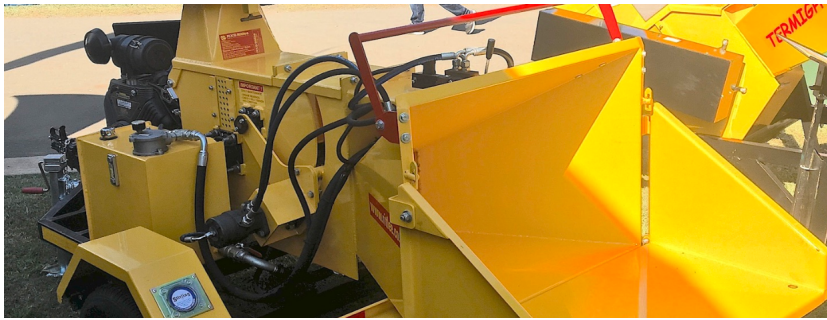

Ritlee Termight 225 Trailable Hydraulic Feed Chipper

Screenshot 2018, 06, 05 at 19 30 22

Ritlee Termight 225 280mm Hydraulic Feed Chipper

Rating: Not Rated Yet

Price

Base price with tax R 0.00

Salesprice with discount

Sales price R 0.00

Discount

[Ask a question about this product](#)

Manufacturer [Ritlee](#)

Description

Description

- 280mm throat, can chip up to 280mm
- Hydraulic feed
- 35hp/26Kw Petrol Motor
- 225 can chip hard woods like Wattle, Gum, Bug Weed, Nut Trees, Citrus Trees, Avo Trees etc.
- Hyd feed 225 also ideal for soft material like Tea Tree chipping
- Average volumes are about +14 cu meter of chips per hour of hard wood and well on 20 cu meter per hour doing for example tea tree.
- Fitted with a 12mm thick, precision balanced drum with 2x blades